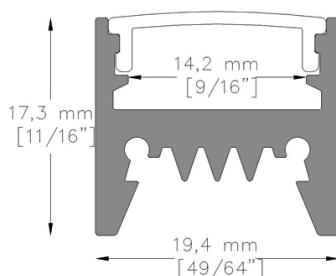

DESCRIPTION:

Material: high quality anodised aluminum with heat-dissipation capability and transparent or opaline diffuser, resistant to UV rays and shocks.

Dimensions: 17,3 mm in height and 19,4 mm in width. Minimum length 30cm, maximum 300cm (other sizes on request)

IP40

DATA SHEET

CHARACTERISTICS

LED module: mid-power LEDs on metal core PCB

PCB LED 10W

W/mt	K	lm/mt	LED/mt - Type - V	CRI
10	2700	1140	168 - SMD 2835 - 24V	>90
10	3000	1220	168 - SMD 2835 - 24V	>90
10	4000	1300	168 - SMD 2835 - 24V	>90

PCB LED 20W

W/mt	K	lm/mt	LED/mt - Type - V	CRI
20	2700	2370	168 - SMD 2835 - 24V	>90
20	3000	2520	168 - SMD 2835 - 24V	>90
20	4000	2600	168 - SMD 2835 - 24V	>90

ARDRA XUL - en- LINEAR LIGHTING 003

STRIP LED 19W DYNAMIC WHITE