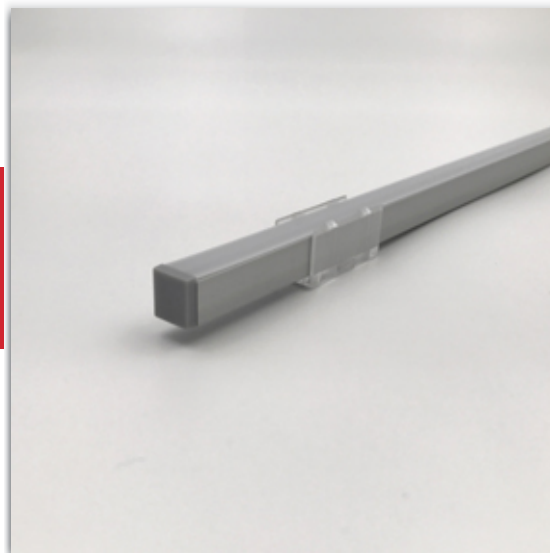

### INDOOR LED PROFILE

#### DESCRIPTION:

Material: Natural anodised aluminum with opaline diffuser.

Dimensions: 8 mm in height and 9 mm in width. Minimum length 30cm, maximum 300cm (other sizes on request).

IP40