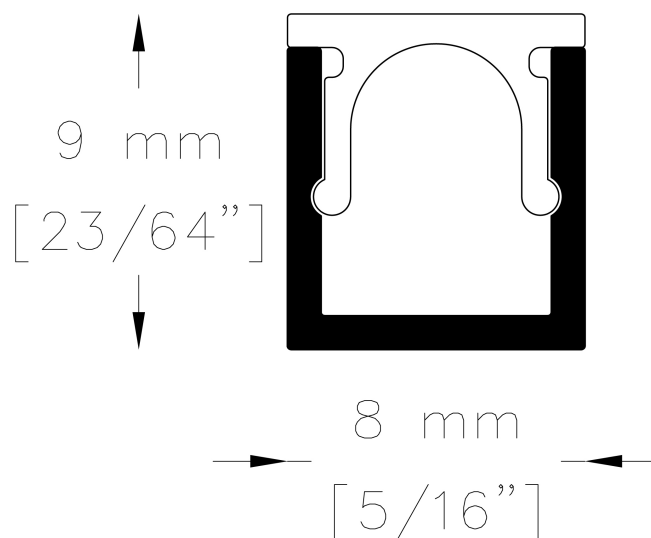

DATA SHEET

CHARACTERISTICS

LED module: mid-power LEDs on metal core PCB

PCB LED 9,6W

W/mt	K	lm/mt	LED/mt - Type - V	CRI
9,6	2700	1134	200 - SMD 3014 - 24V	>80
9,6	3000	1197	200 - SMD 3014 - 24V	>80
9,6	4000	1260	200 - SMD 3014 - 24V	>80