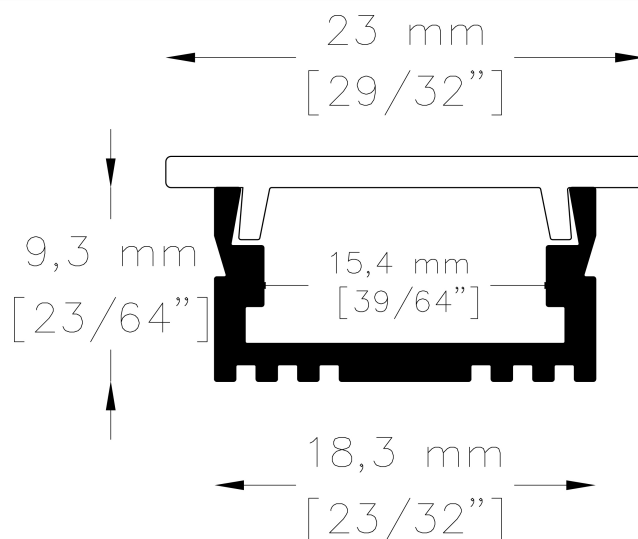

DATA SHEET

CHARACTERISTICS

LED module: mid-power LEDs on metal core PCB

PCB LED 10W

W/mt	K	lm/mt	LED/mt - Type - V	CRI
10	2700	1140	168 - SMD 2835 - 24V	>90
10	3000	1220	168 - SMD 2835 - 24V	>90
10	4000	1300	168 - SMD 2835 - 24V	>90