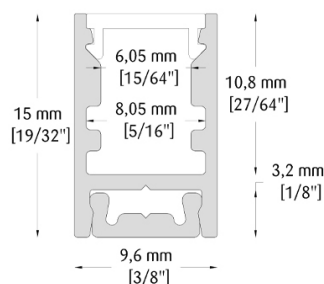

DATA SHEET

CHARACTERISTICS

LED module: mid-power LEDs on metal core PCB

PCB LED 10W

W/mt	K	lm/mt	LED/mt - Type - V	CRI
10	2700	1134	196 - SMD 3014 - 24V	>80
10	3000	1197	196 - SMD 3014 - 24V	>80
10	4000	1260	196 - SMD 3014 - 24V	>80

NOTES AND ACCESSORIES

- Controller for light dimmer dimming.
- Standard cable length 1500mm, other sizes on request .
- Power supplies not included, to be ordered separately.

Last update: 6 December 2024