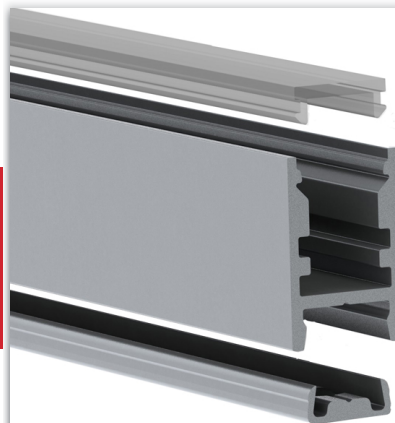

### INDOOR LED PROFILE

#### DESCRIPTION:

Material: Natural anodised aluminum with transparent or opaline diffuser, resistant to UV rays and shocks.

Dimensions: 15 mm in height and 9,6 mm in width. Minimum length 30cm, maximum 200cm (other sizes on request).