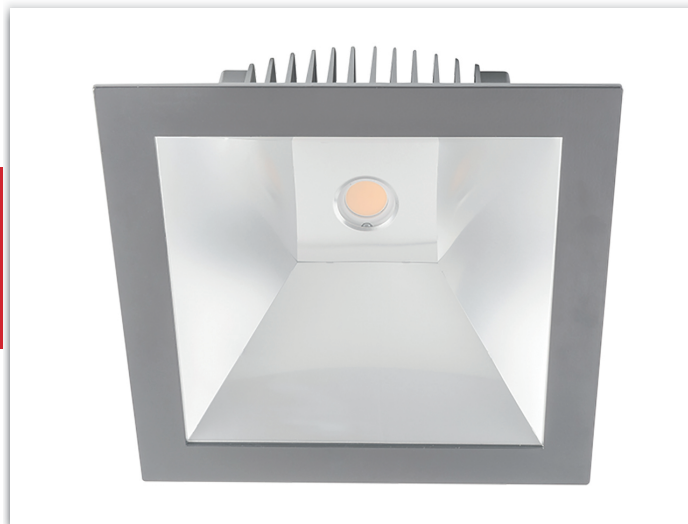

## GIADA Q EXTRA PLUS -en- RECESSED LUMINAIRES Ø 062

Fixed Downlight, dimensions 230x230mm. Die-cast aluminium body, safety glass, metallized aluminum reflector. Ring with white, black or gray finish. 60 ° beam. Cob leds with cri > 90 designed for the fashion market are available too. Power from 47w. Opal diffuser available on request.

### CHARACTERISTICS

LED modules: Latest generation COB Led. Other configurations available on request.