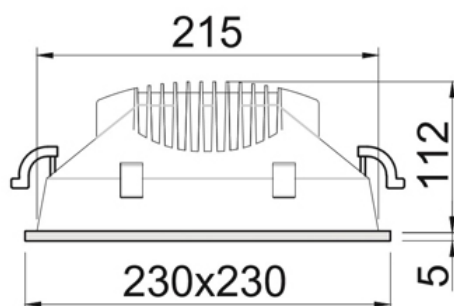

DATA SHEET

CHARACTERISTICS

LED modules: Latest generation COB Led. Other configurations available on request.

CRI >90 A+ FASHION

W	K	lm	mA	CRI
47	3250	4410	1200	>90

CRI >90 A+

W	K	lm	mA	CRI
47	2700	4680	1200	>90
47	3000	4800	1200	>90
47	4000	5140	1200	>90