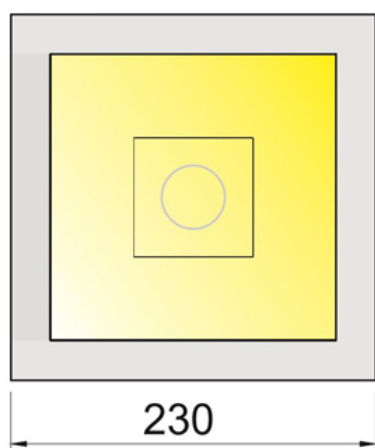

DATA SHEET

CHARACTERISTICS

LED modules: Latest generation COB Led. Other configurations available on request.

CRI >90 A+ FASHION

W	K	lm	mA	CRI
47	3250	4410	1200	>90

CRI >90 A+

W	K	lm	mA	CRI
47	2700	4680	1200	>90
47	3000	4800	1200	>90
47	4000	5140	1200	>90