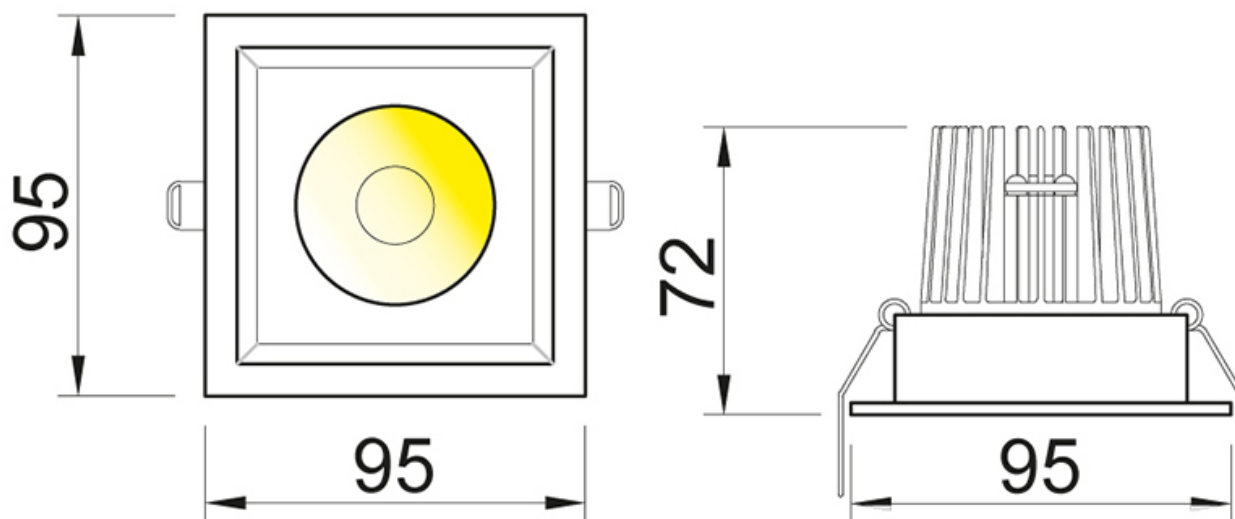

BLENDA 2 SQUARE -en- RECESSED LUMINAIRES \varnothing 95

Fixed Downlight, die-cast aluminium body painted white, polycarbonate lens diffuser and steel clips. Dimensions 95x95mm and ring with white finish. 20/40/60° beam and waterproof IP65. Led 14w

DATA SHEET

CHARACTERISTICS

LED modules: Latest generation COB Led. Other configurations available on request.

CRI >80 A++

W	K	lm	mA	CRI
14	3000	990	350	>80
14	4000	1080	350	>80

NOTES AND ACCESSORIES

Waterproof

Emergency kit SA: 1 hour @350mA.

20°, 40°, 60° beam.

Availability of standard, dimmable, Dali dimmable and CASAMBI Dali driver.

Luminaires not suitable for covering with thermally insulating material.

Last update: 18 October 2018